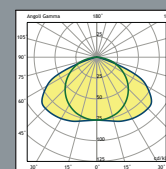

IND FLC 2x55W 2G11