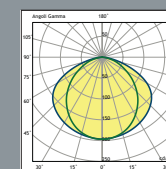

DUO FLC 2x40W 2G11